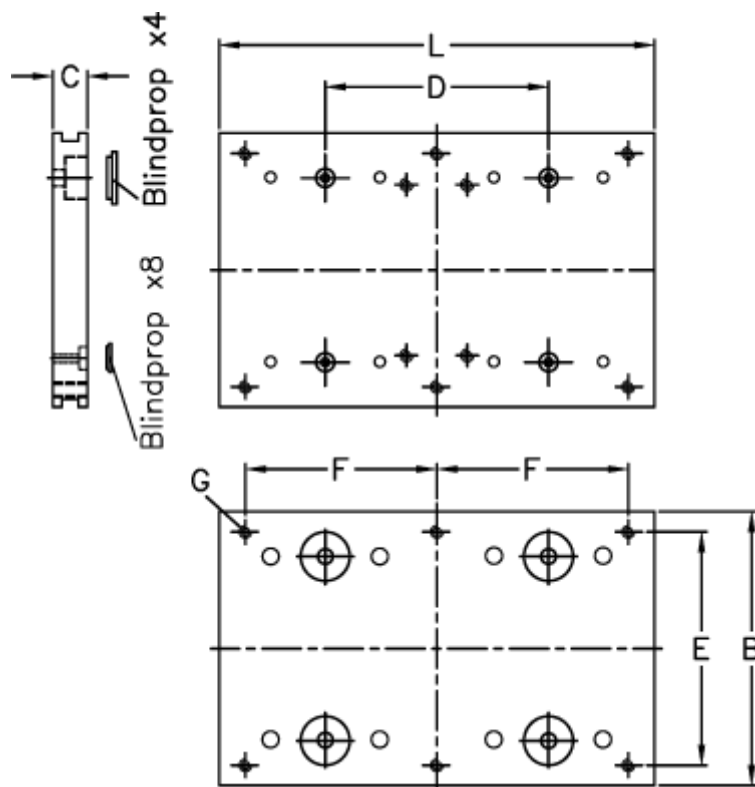

Article number: 057113120360

Description: Hepco GV3 carriage plate CP 120 54 L360

Measures

B	= 240
C	= 24.00
d	= 258
E	= 210
F	= 330
For bearing	= 54
For slide	= L/NL 120
L	= 360

Threaded hole G = 4 x M10